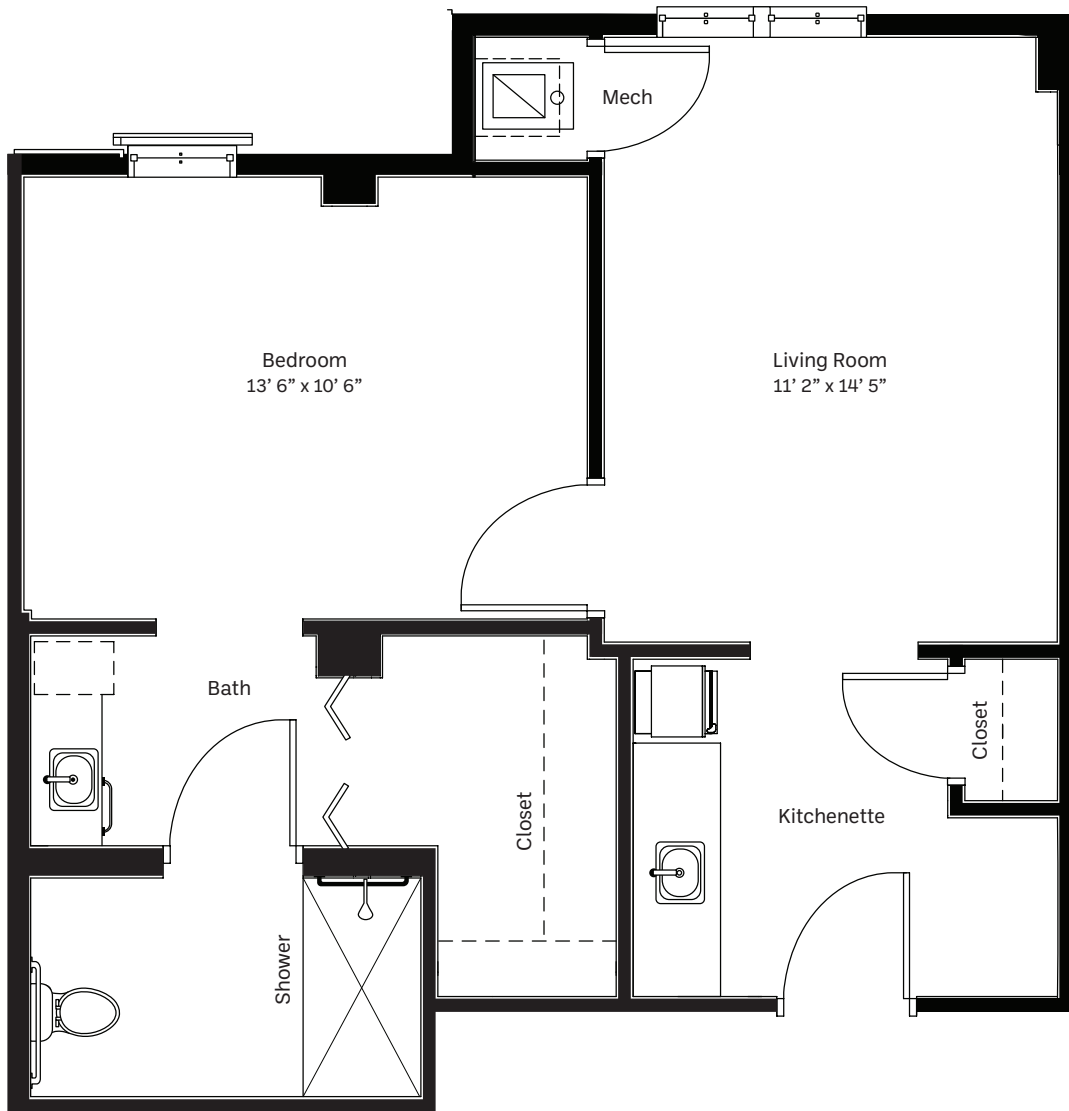

# HILLSIDE

AT *Kirkwood*

## *One Bedroom*

Assisted Living  
579 sq. ft.\*

\*Square footage is approximated.