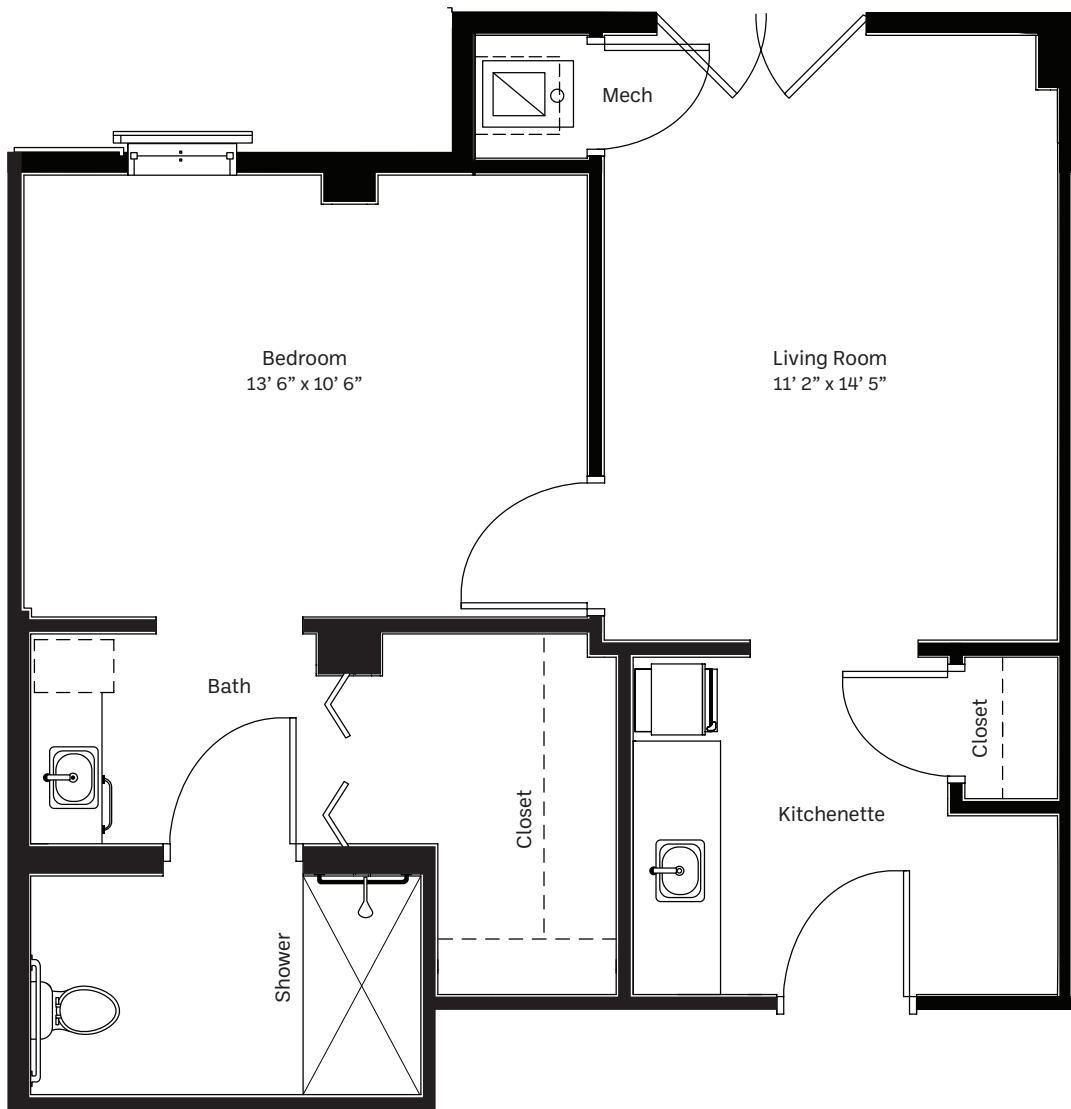

HILLSIDE

AT *Kirkwood*

One Bedroom with balcony

Assisted Living
579 sq. ft.*

*Square footage is approximated.