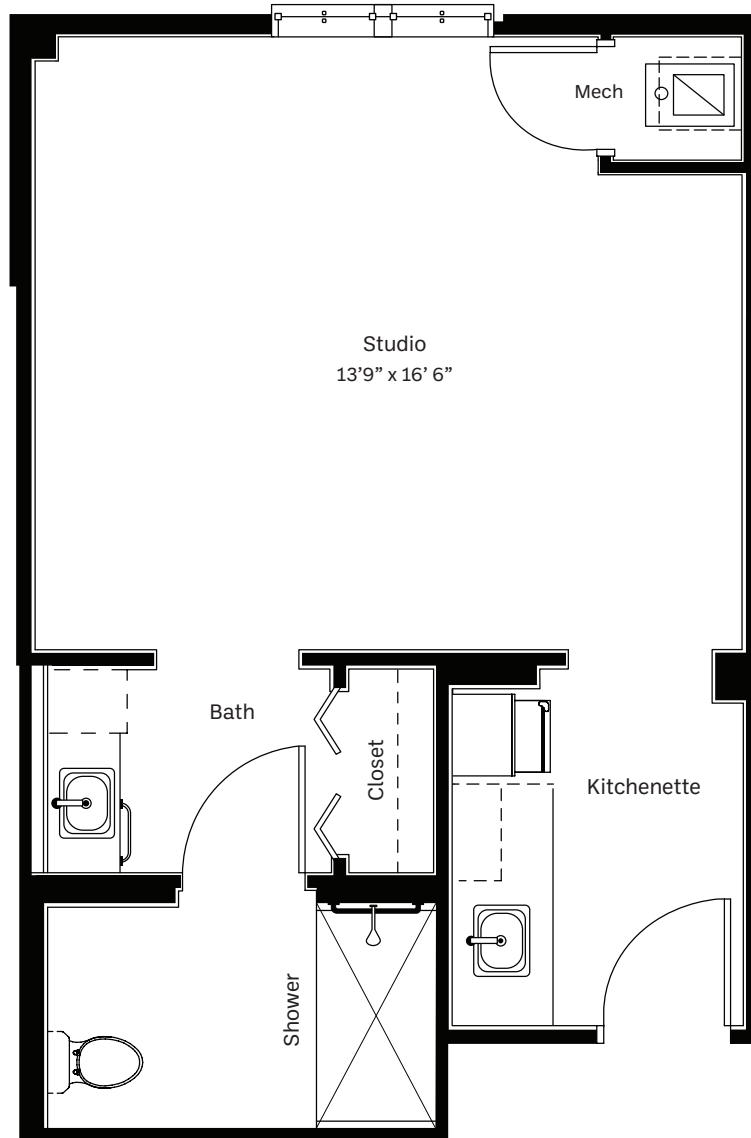

HILLSIDE

AT *Kirkwood*

Studio III

Assisted Living
400 sq. ft.*

*Square footage is approximated.