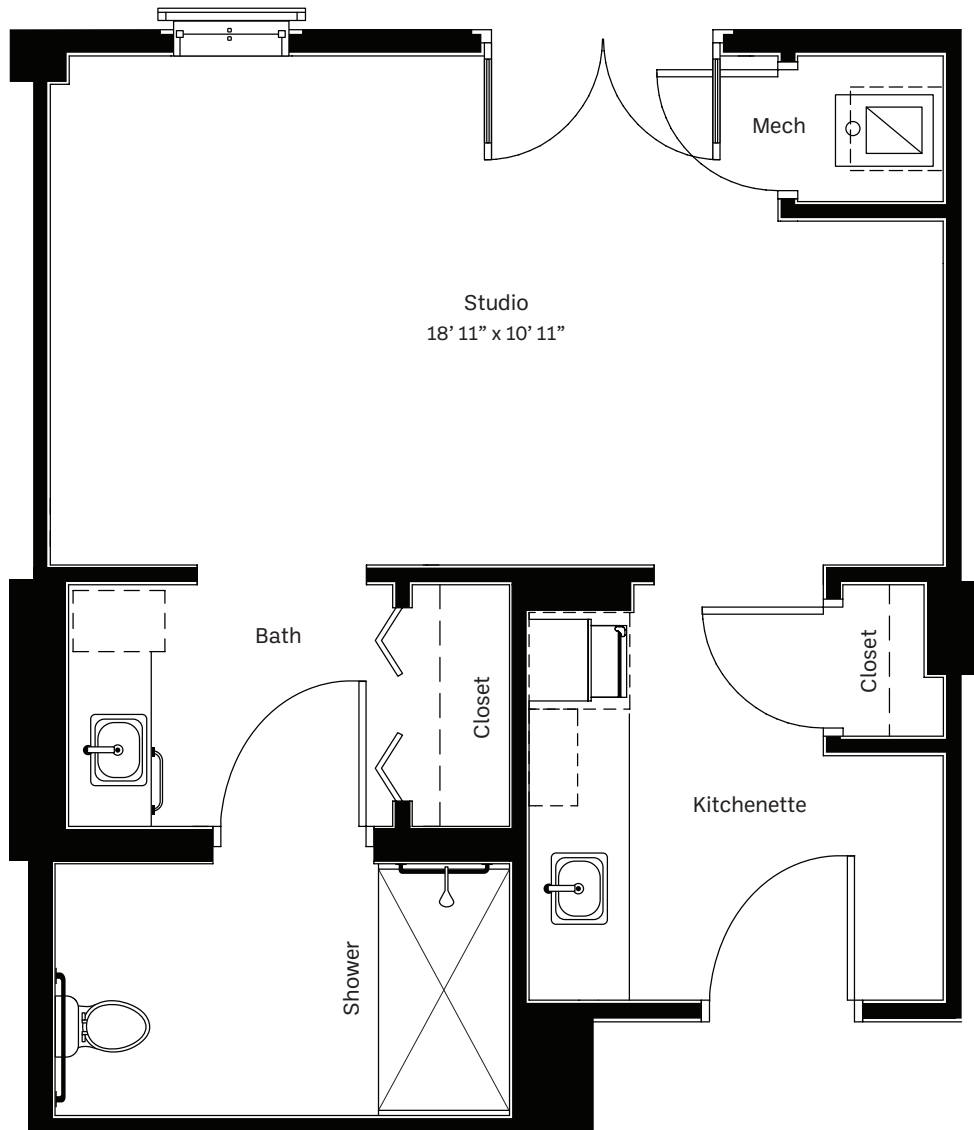

HILLSIDE

AT *Kirkwood*

Studio I with balcony

Assisted Living
400 sq. ft.*

*Square footage is approximated.